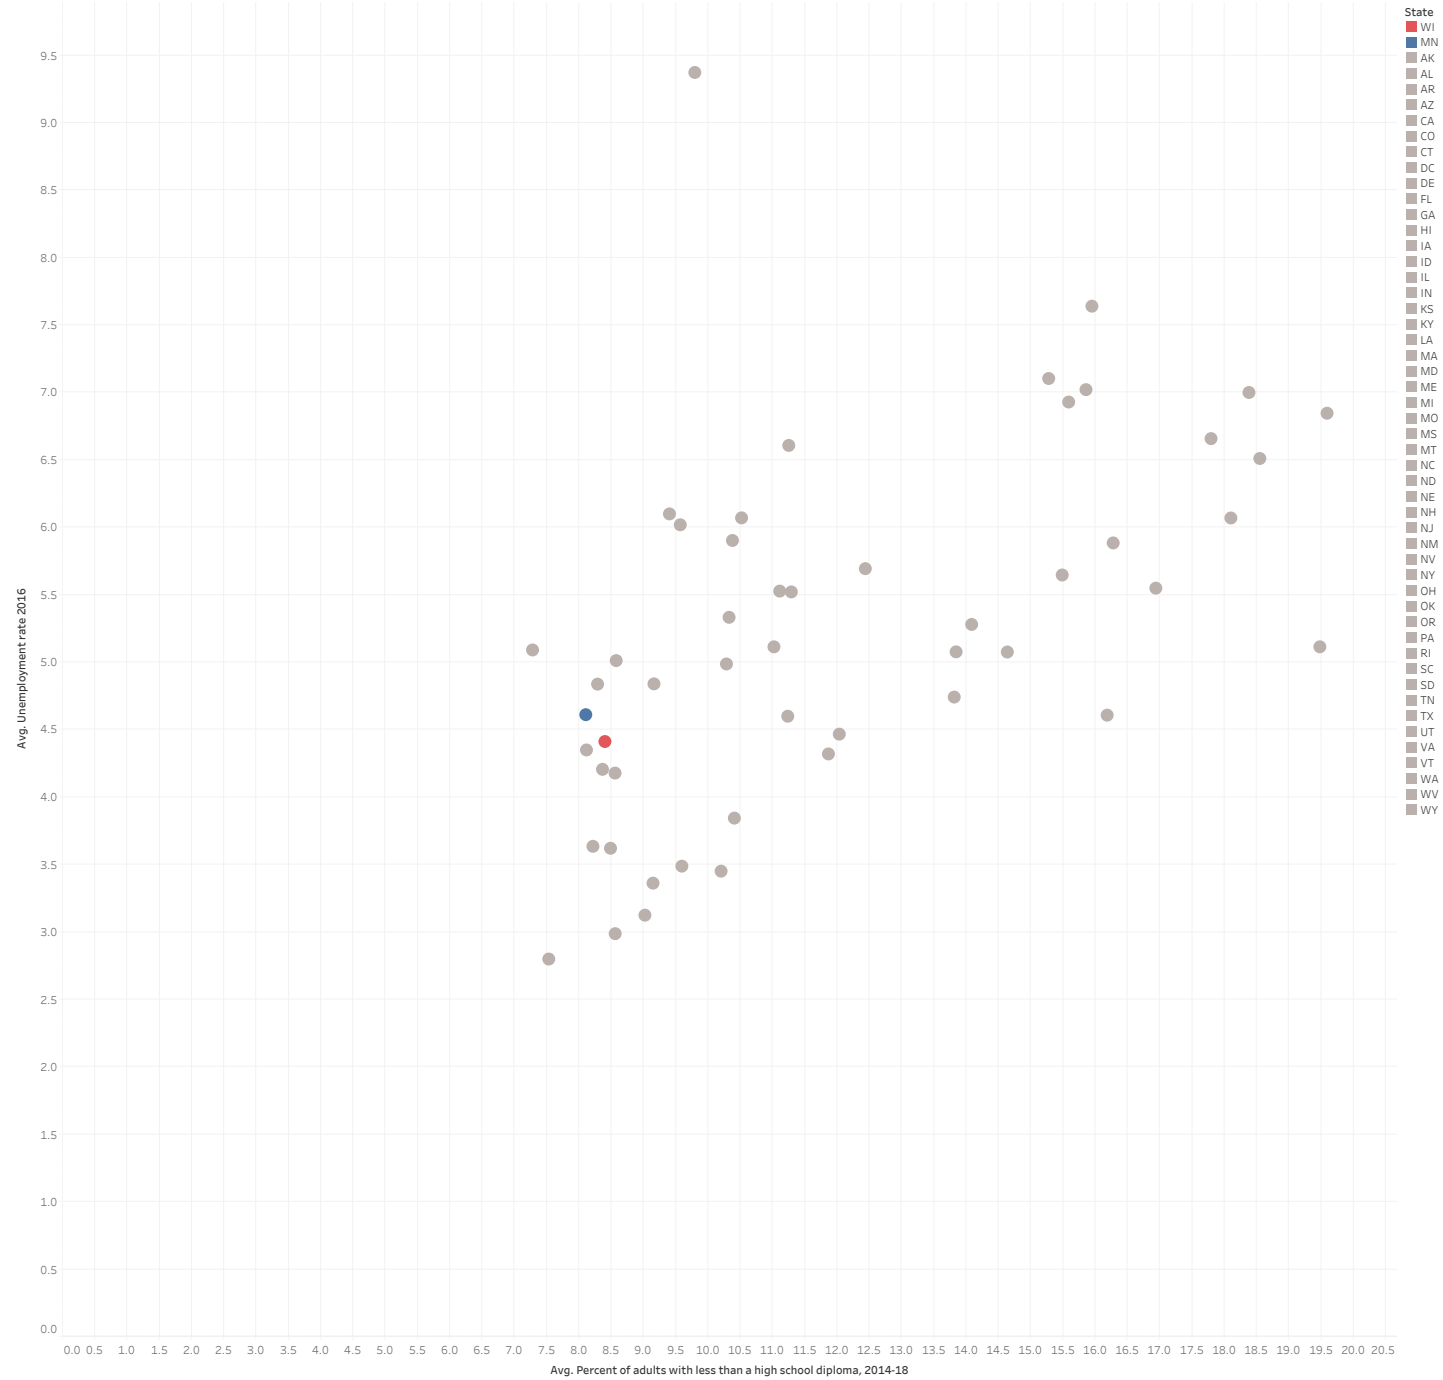

Percentage of Adults with less than a high school diploma vs. Unemployment rate (average by state)