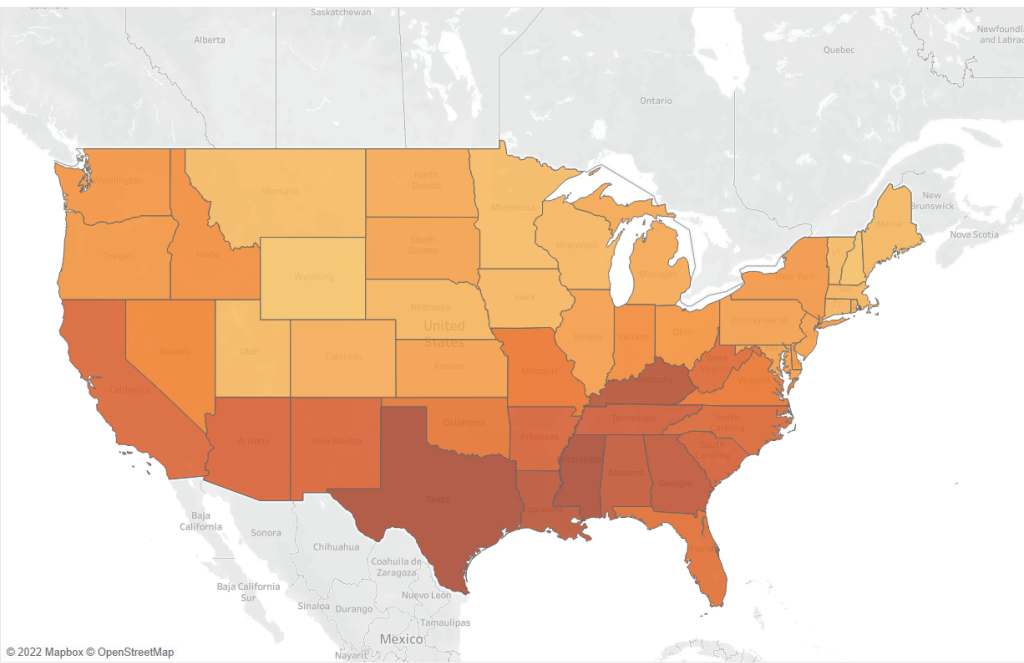

Education Map (2) (percentage of adults without a high school diploma 2014-2018)

© 2022 Mapbox © OpenStreetMap

Map based on Longitude (generated) and Latitude (generated). Colour shows average of Percent of adults with less than a high school diploma, 2014-18. Details are shown for State. The view is filtered on State, which excludes AK, HI and PR.

Avg. Percent of ad..

Unemployment Map (2)

© 2022 Mapbox © OpenStreetMap

Map based on Longitude (generated) and Latitude (generated). Colour shows average of Unemployment rate 2019. Details are shown for State. The view is filtered on State, which excludes AK, HI and PR.