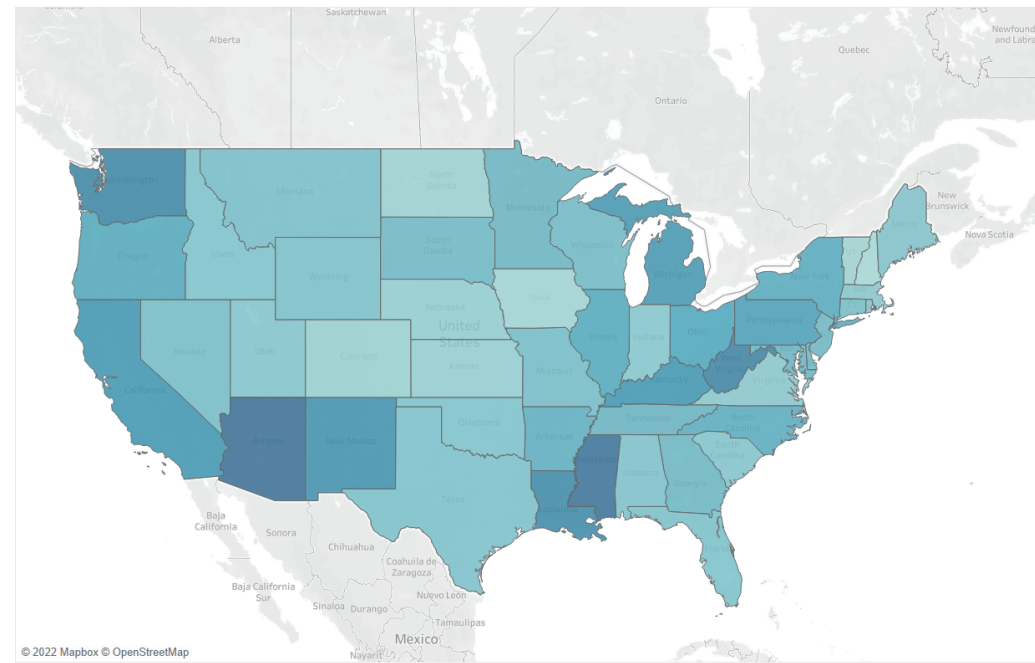

Education Map (2) (percentage of adults without a high school diploma 2014-2018)

© 2022 Mapbox © OpenStreetMap

Map based on Longitude (generated) and Latitude (generated). Colour shows average of Percent of adults with less than a high school diploma, 2014-18. Details are shown for State. The view is filtered on State, which excludes AK, HI and PR.

Avg. Percent of ad..

Unemployment Map (2)

© 2022 Mapbox © OpenStreetMap

Map based on Longitude (generated) and Latitude (generated). Colour shows average of Unemployment rate 2019. Details are shown for State. The view is filtered on State, which excludes AK, HI and PR.