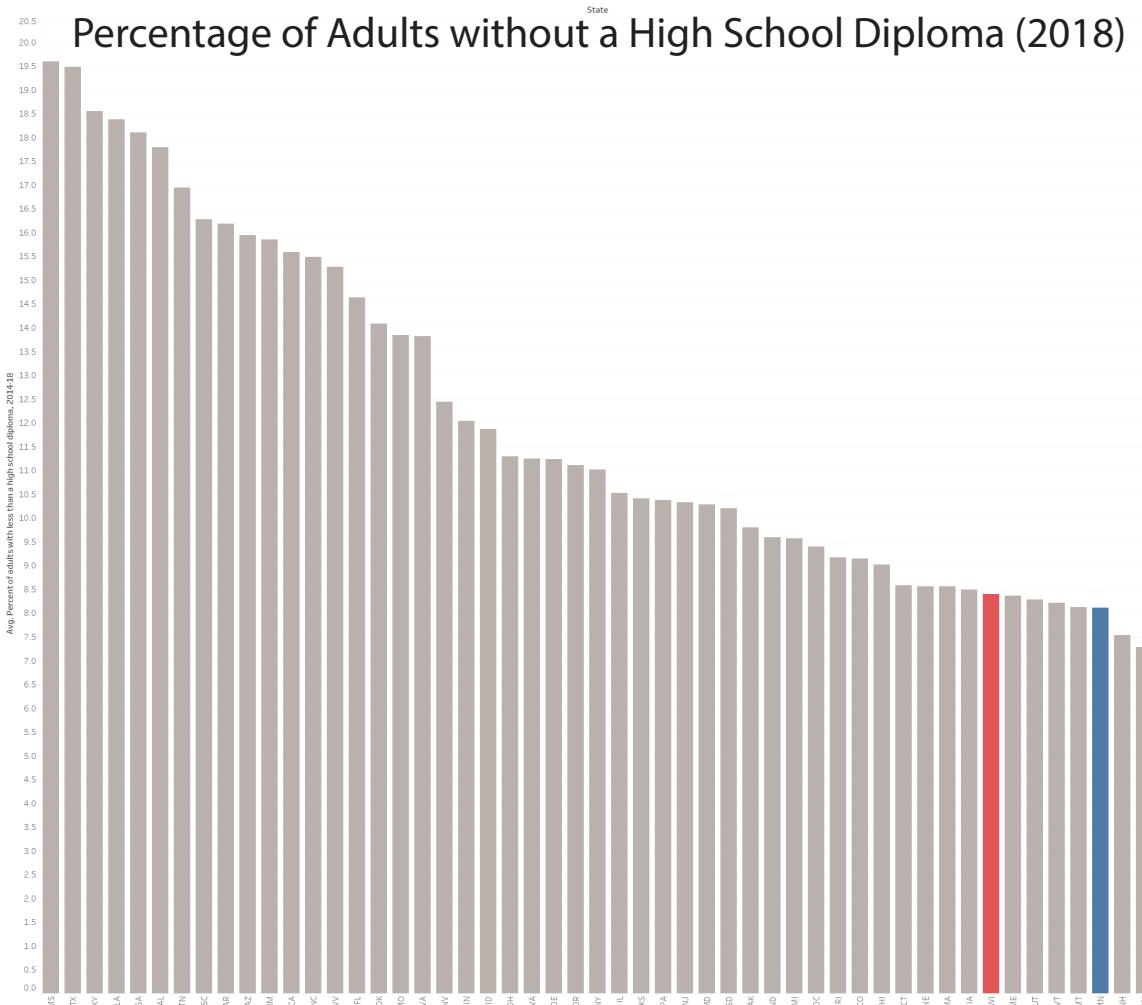

Percentage of Adults without a High School Diploma (2018)