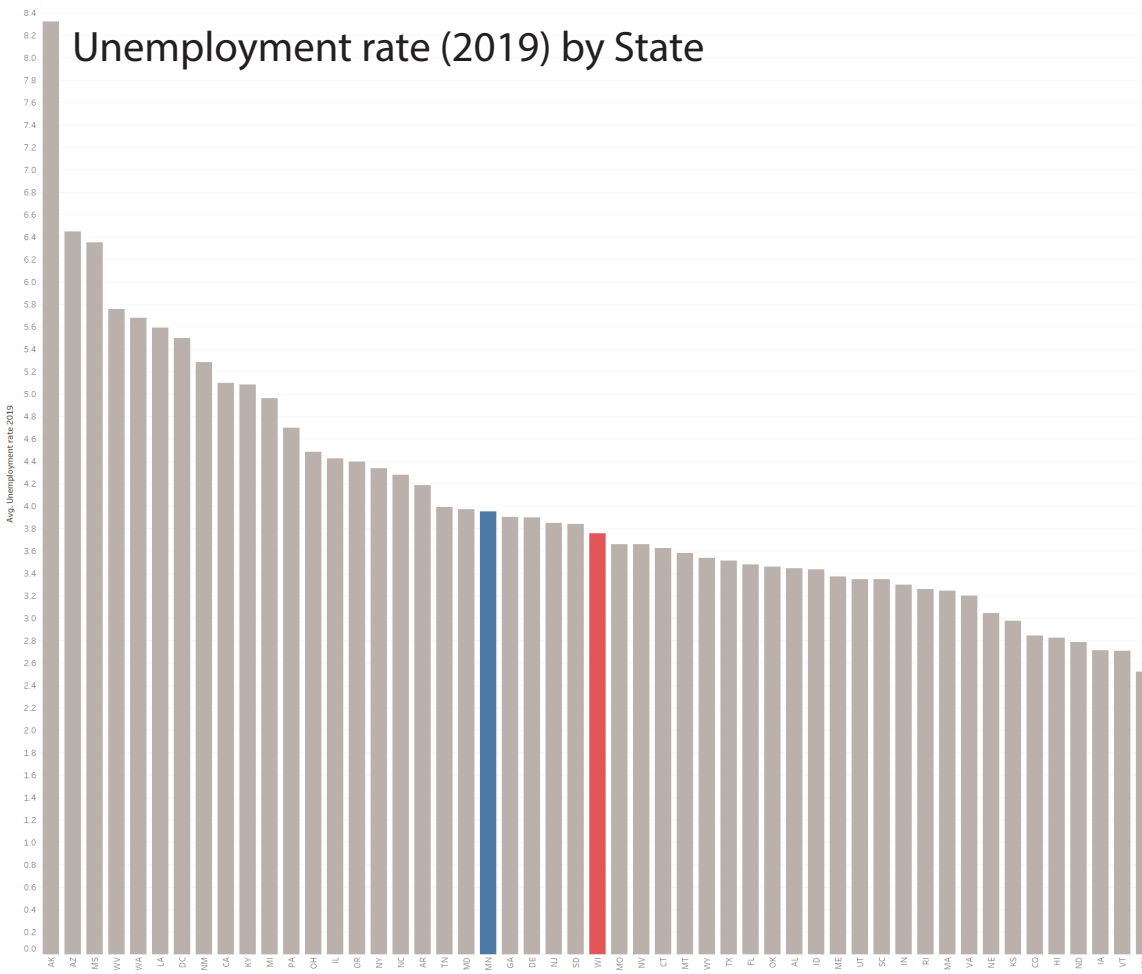

Unemployment rate (2019) by State